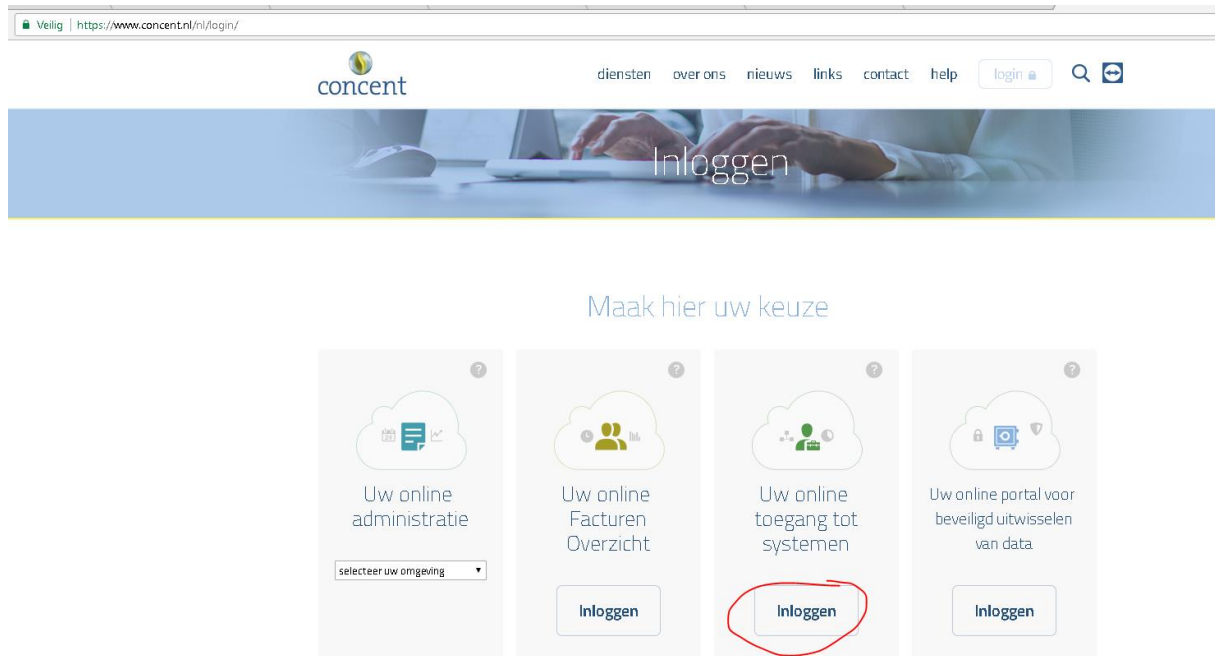

Stap 3: installeer de citrix client. Mocht u onvoldoende rechten hebben, dan dient u dit mogelijk door uw netwerkbeheerder te laten uitvoeren.

Stap 4: ga naar www.concent.nl en klik op Login. Kies vervolgens voor Inloggen onder het kopje Uw online toegang tot systemen.

Stap 5: log in met de aan u verstrekte inloggegevens.

Username: tik hier de aan uw verstrekte username in.

Password: tik hier het aan uw verstrekte wachtwoord in.

PASSCODE bij gebruik van hardwarematig token: deze bestaat uit totaal 10 cijfers. 6 cijfers van uw token, en 4 cijfers van de aan u verstrekte pincode.

Voorbeeld: uw token geeft 240914 aan, en uw pincode is 1221, dan tikt u in het veld PASSCODE het volgende: 2409141221

PASSCODE bij gebruik van softwarematig token (gegenereerd via APP telefoon): deze bestaat ALLEEN uit de 6 cijfers die via de app worden gegenereerd.

Stel dat uw softwarematige token 240914 aangeeft, en uw pincode is 1221, dan tikt u in het veld PASSCODE het volgende: 240914.